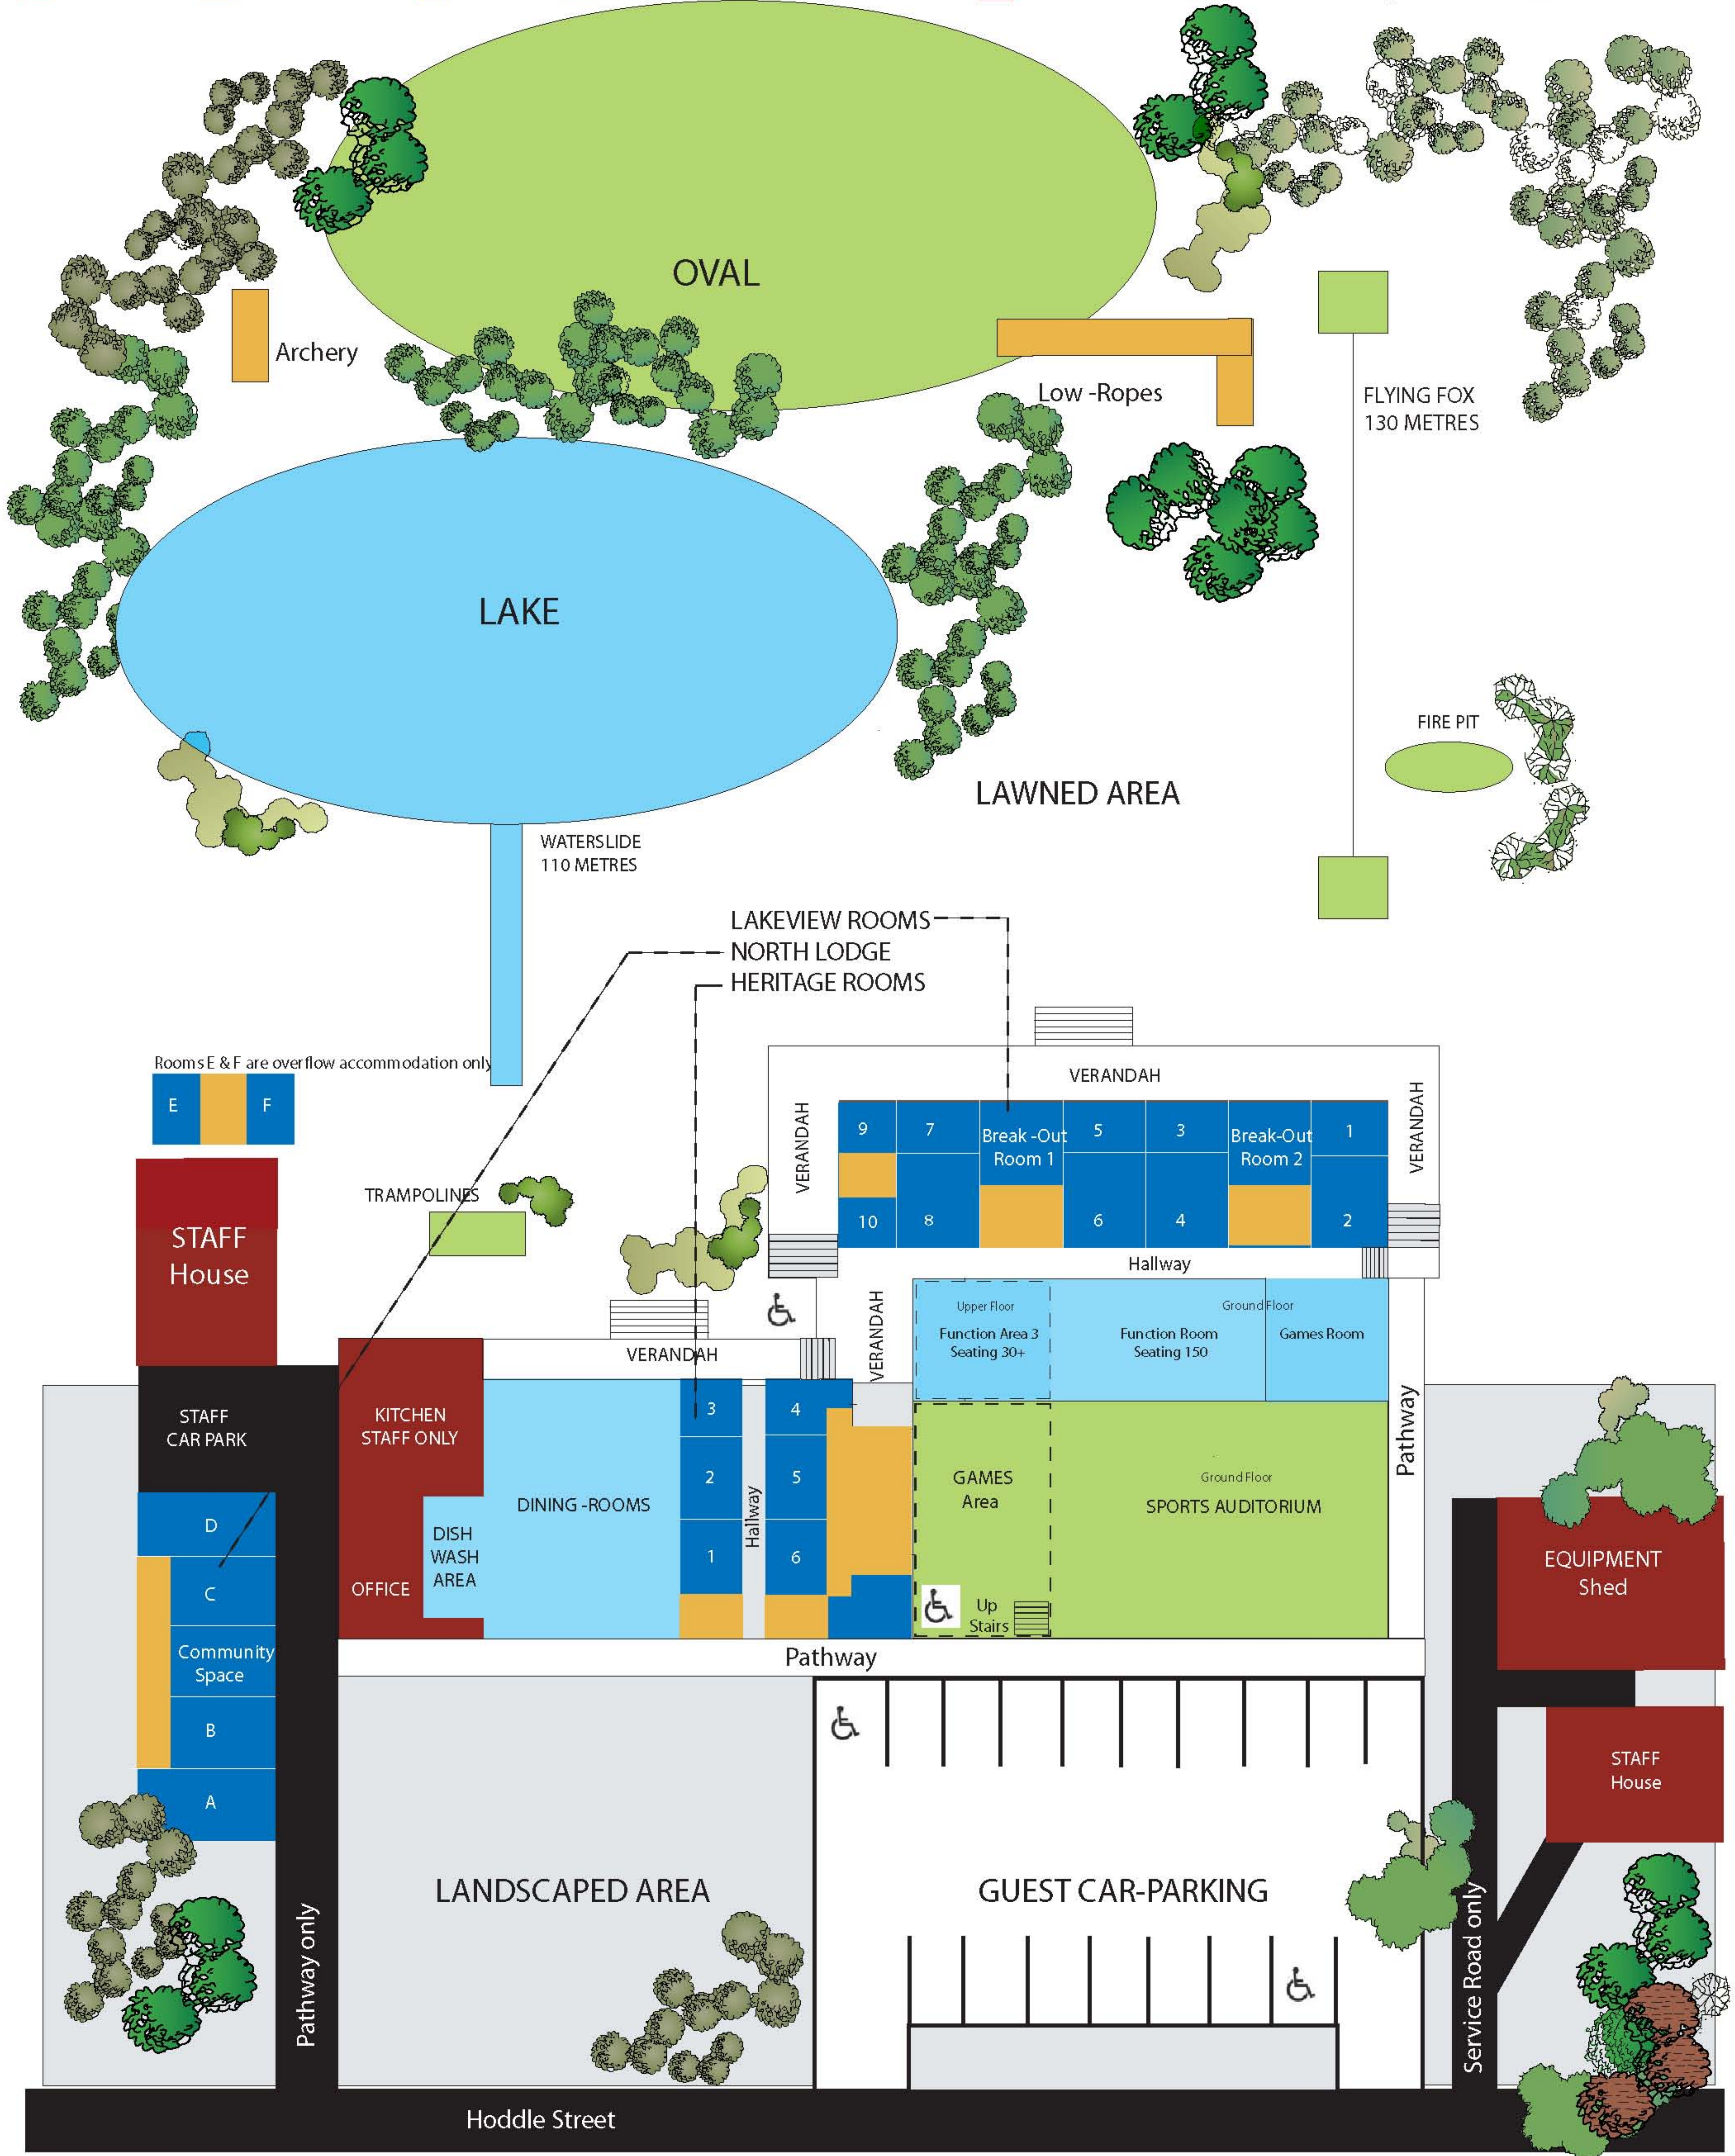

ADANAC CAMP LAY-OUT

LEGEND

- COMMON AREAS
- SLEEPING QUARTERS
- AMENITIES
- RECREATION AREAS
- VERANDAH/HALLS
- STAFF AREAS ONLY
- DISABLED ACCESS
- FIRE HOSE
- ROADWAY

← YARRA JUNCTION township & indoor aquatic/gym complex 900 metres